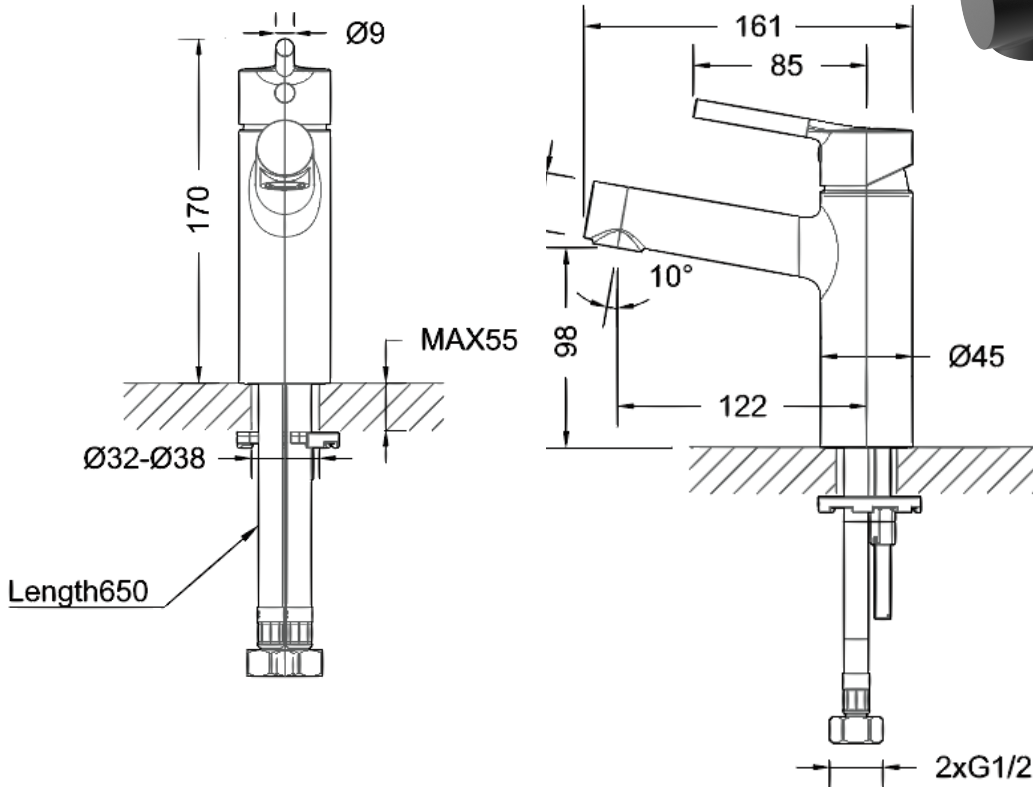

BRAVAT

BY DIETSCHÉ  1873

AF-1000MB Basin Mixer

FINISH: Matte Black

CONSTRUCTION: Super Brass

CARTRIDGE: 35mm Ceramic

CONNECTION: 1/2" BSP Female

WORKING PRESSURES: 150 - 500 Kpa

OPERATING TEMPERATURE: 5°C - 70°C

WELS RATING: 5 Star 5.5L/Min

Warranty: 15 Years Warranty & Lifetime on cartridge* (Terms & Conditions Apply)

Bravat Care: For all domestic tap ware products include a 5 Year Parts and Labour warranty & Lifetime on Cartridge replacement* (Terms & Conditions Apply)