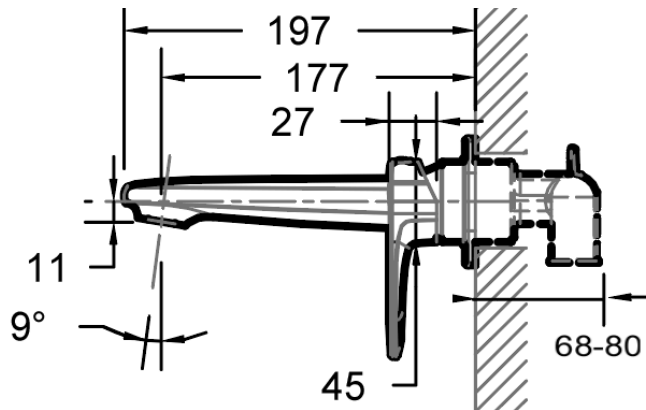

## SO-4000MB Wall Basin Mixer

**FINISH:** Matte Black

**CONSTRUCTION:** Super Brass

**CARTRIDGE:** 35mm Ceramic

**CONNECTION:** 1/2Ø BSP Female

**WORKING PRESSURES:** 150 - 500 Kpa

**OPERATING TEMPERATURE:** 5°C - 70°C

**WELS RATING:** 5 Star - 6.0L/m

**Warranty:** 15 Years Warranty & Lifetime on cartridge\* (Terms & Conditions Apply)

**Bravat Care:** For all domestic tap ware products include a 5 Year Parts and Labour warranty & Lifetime on Cartridge replacement\* (Terms & Conditions Apply)