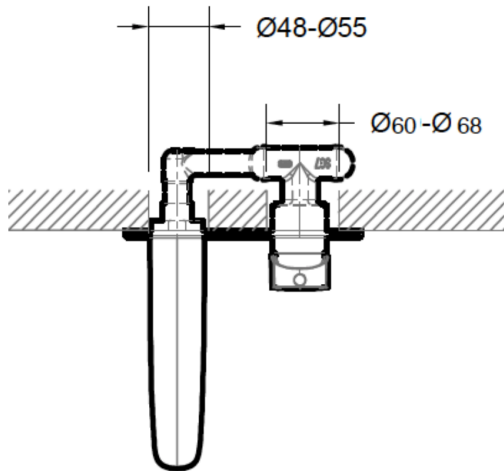

## SO-4000MB Wall Basin Mixer

**FINISH:** Matte Black

**CONSTRUCTION:** Super Brass

**CARTRIDGE:** 35mm Ceramic

**CONNECTION:** 1/2Ø BSP Female

**WORKING PRESSURES:** 150 - 500 Kpa

**OPERATING TEMPERATURE:** 5°C - 70°C