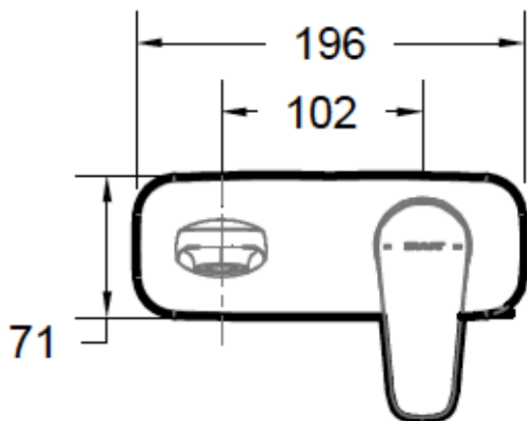

## SO-4000MB Wall Basin Mixer

**FINISH:** Matte Black

**CONSTRUCTION:** Super Brass

**CARTRIDGE:** 35mm Ceramic

**CONNECTION:** 1/2Ø BSP Female

**WORKING PRESSURES:** 150 - 500 Kpa

**OPERATING TEMPERATURE:** 5°C - 70°C