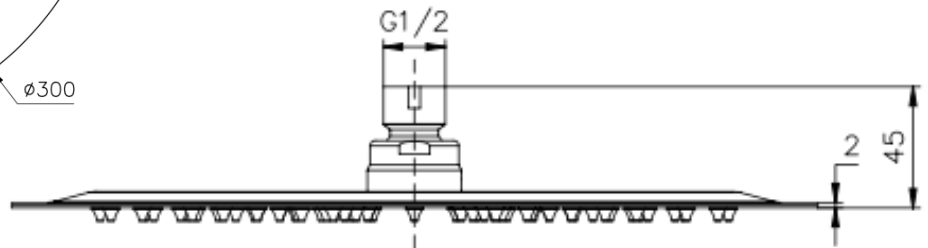

BRAVAT

BY DIETSCHKE  1873

SH-8809BN Shower Head

FINISH: Brushed Nickel

CONNECTION: 1/2" Female Thread

WORKING PRESSURES: 150 - 500 Kpa

OPERATING TEMPERATURE: 5°C - 70°C

WELS RATING: 3 Star 9.0L/Min