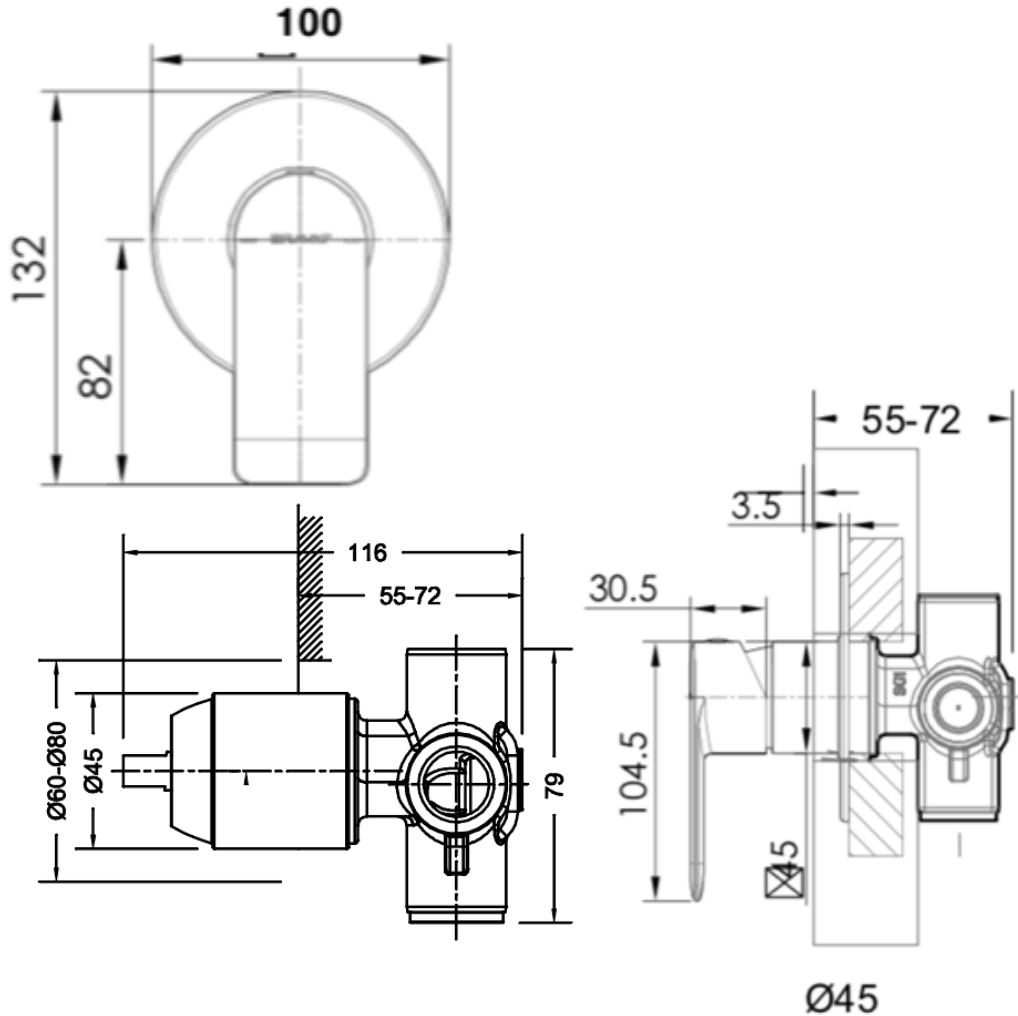

BRAVAT

BY DIETSCH  1873

EE-2000MB Shower Mixer

FINISH: Matt Black

CONSTRUCTION: Super Brass

CARTRIDGE: 35mm Ceramic

CONNECTION: 1/2" BSP Female

WORKING PRESSURES: 150 - 500 Kpa