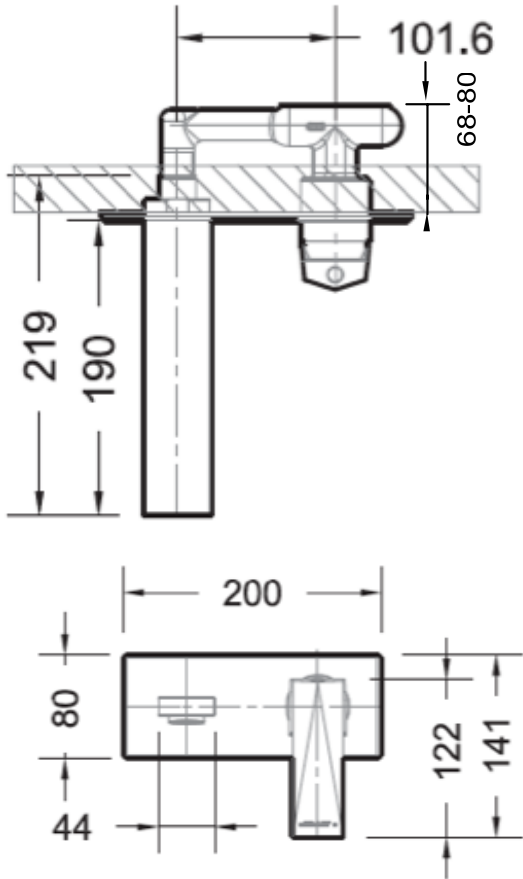

BRAVAT

BY DIETSCHÉ  1873

DI-4000 Wall Basin Mixer

FINISH: Chrome

CONSTRUCTION: Super Brass

CARTRIDGE: 35mm Ceramic

CONNECTION: 1/2Ø BSP Female

WORKING PRESSURES: 150 - 500 Kpa

OPERATING TEMPERATURE: 5°C - 70°C

WELS RATING: 5 Star - 5.5L/Min

Warranty: 15 Years Warranty & Lifetime on cartridge* (Terms & Conditions Apply)

Bravat Care: For all domestic tap ware products include a 5 Year Parts and Labour warranty & Lifetime on Cartridge replacement* (Terms & Conditions Apply)