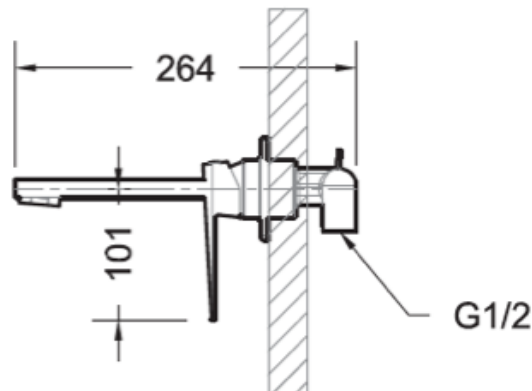

BRAVAT

BY DIETSCHÉ  1873

DI-4000 Wall Basin Mixer

FINISH: Chrome

CONSTRUCTION: Super Brass

CARTRIDGE: 35mm Ceramic

CONNECTION: 1/2Ø BSP Female

WORKING PRESSURES: 150 - 500 Kpa