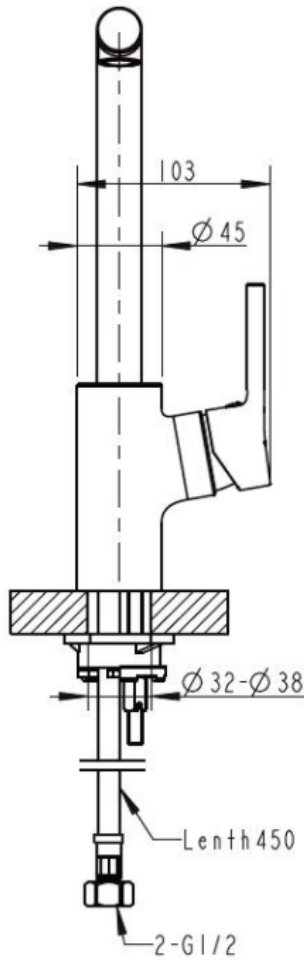

BRAVAT

BY DIETSCHÉ  1873

AF-6000 Kitchen Mixer

FINISH: Chrome

CONSTRUCTION: Super Brass

CARTRIDGE: 35mm Ceramic

CONNECTION: 1/2" BSP Female

WORKING PRESSURES: 150 - 500 Kpa

OPERATING TEMPERATURE: 5°C - 70°C

WELS RATING: 4 Star - 7L/Min

Warranty: 15 Years Warranty & Lifetime on cartridge* (Terms & Conditions Apply)

Bravat Care: For all domestic tap ware products include a 5 Year Parts and Labour warranty & Lifetime on Cartridge replacement* (Terms & Conditions Apply)