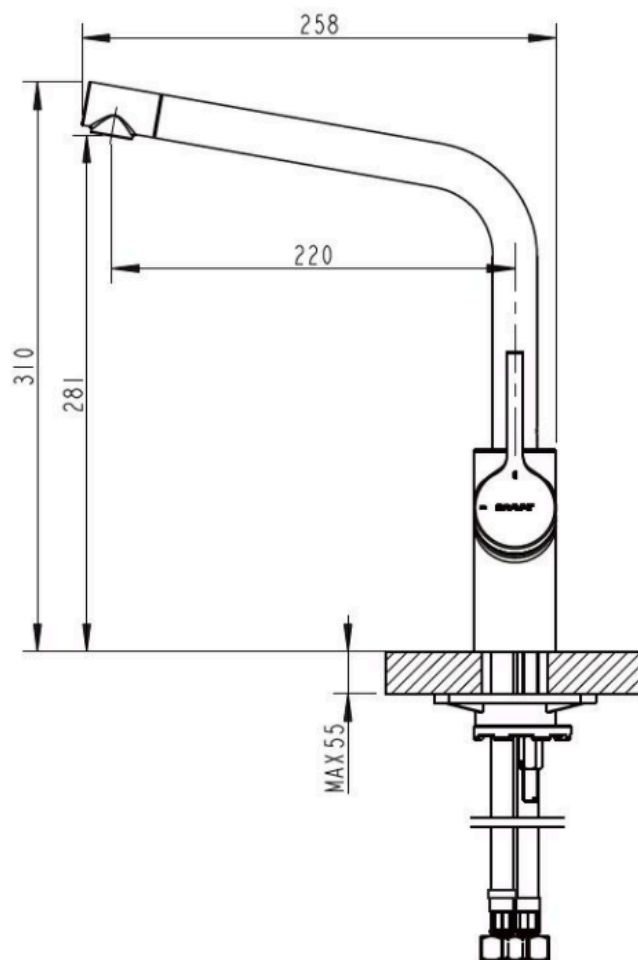

BRAVAT

BY DIETSCHÉ  1873

AF-6000 Kitchen Mixer

FINISH: Chrome

CONSTRUCTION: Super Brass

CARTRIDGE: 35mm Ceramic

CONNECTION: 1/2" BSP Female

WORKING PRESSURES: 150 - 500 Kpa

OPERATING TEMPERATURE: 5°C - 70°C

WELS RATING: 4 Star - 7L/Min

Warranty: 15 Years Warranty & Lifetime on cartridge* (Terms & Conditions Apply)

Bravat Care: For all domestic tap ware products include a 5 Year Parts and Labour warranty & Lifetime on Cartridge replacement* (Terms & Conditions Apply)