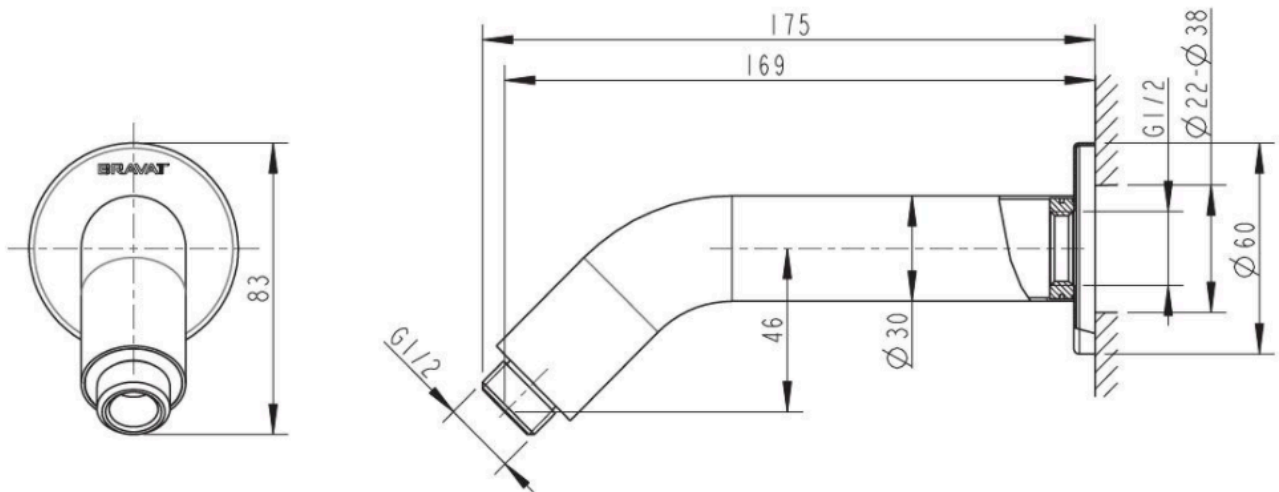

BRAVAT

BY DIETSCHKE  1873

8810WSQBN
Round Wall Arm -169mm

FINISH: Brushed Nickel

CONSTRUCTION: Super Brass

CONNECTION: G1/2 Female Thread

WORKING PRESSURES: 150 - 500 Kpa

OPERATING TEMPERATURE: 5°C - 70°C